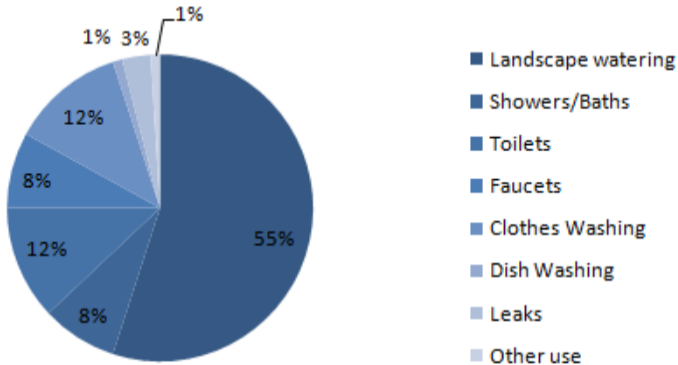

## Residential Water Usage San Diego Region, 2008

Source: SDCWA, 2008; Equinox Center 2009