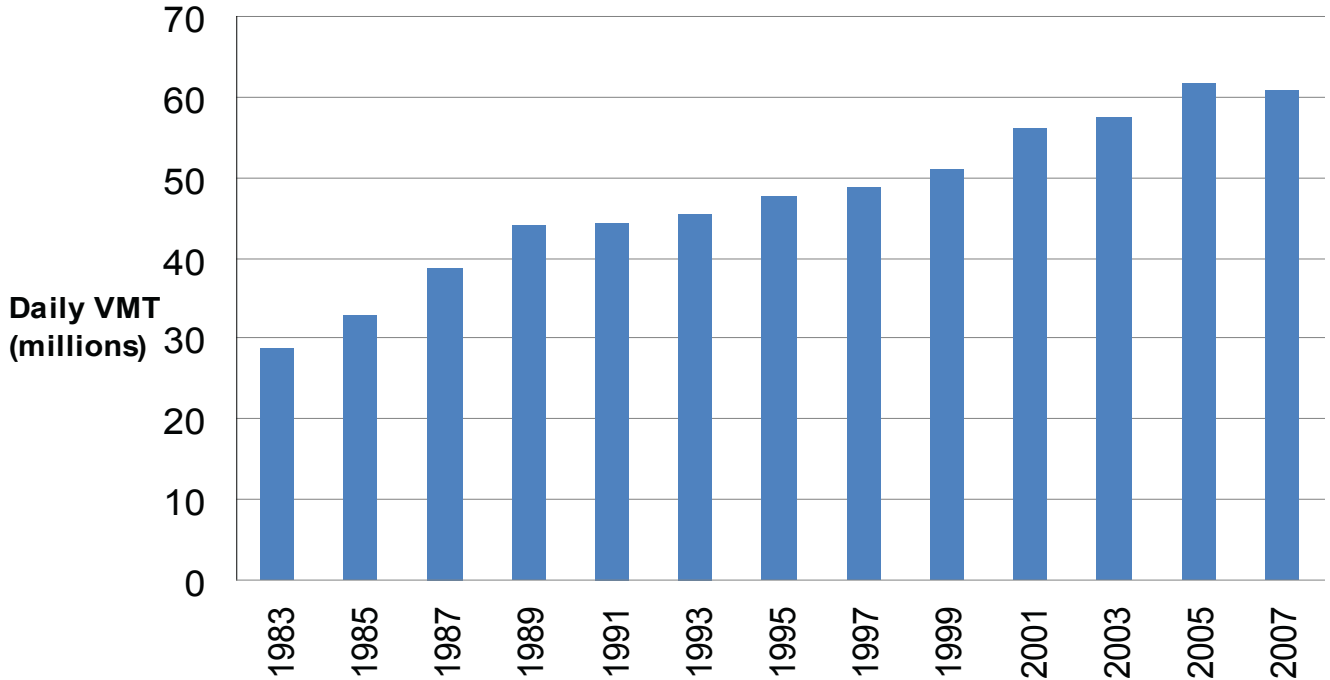

# Daily Vehicle Miles Traveled

Source: Equinox Center, 2009; Texas Transportation Institute Urban Mobility Report, 2009