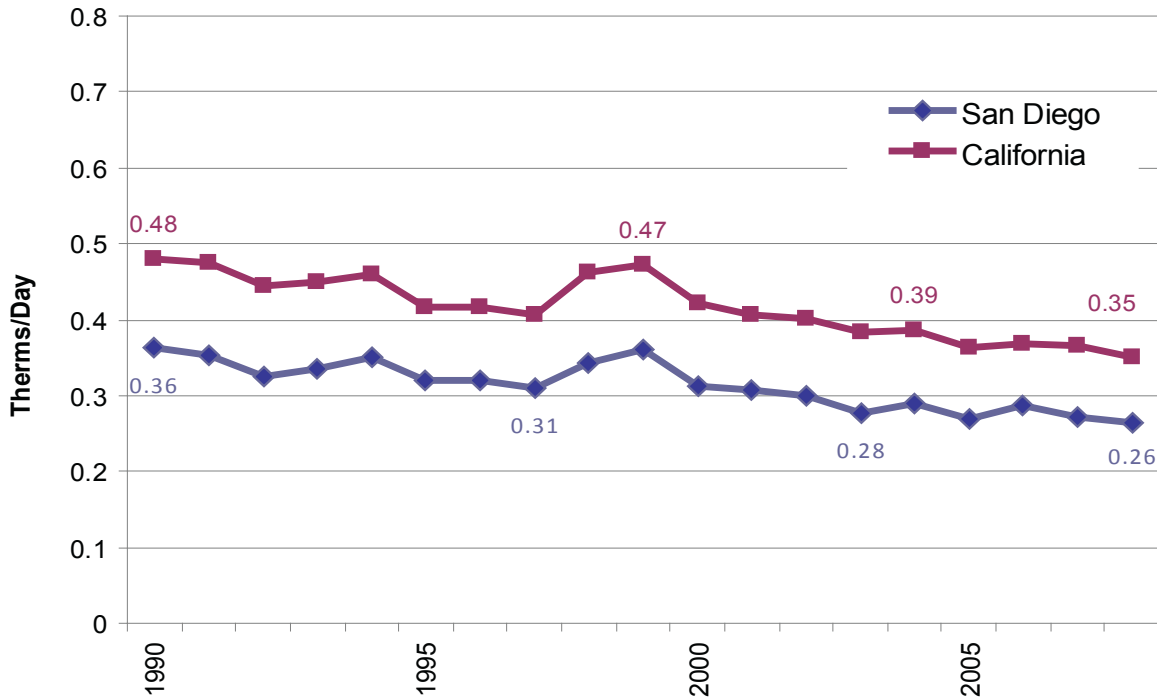

Residential Natural Gas Consumption Per Capita, Per Day 1990-2008

Source: Equinox Center, 2009; California Energy Commission, 2009