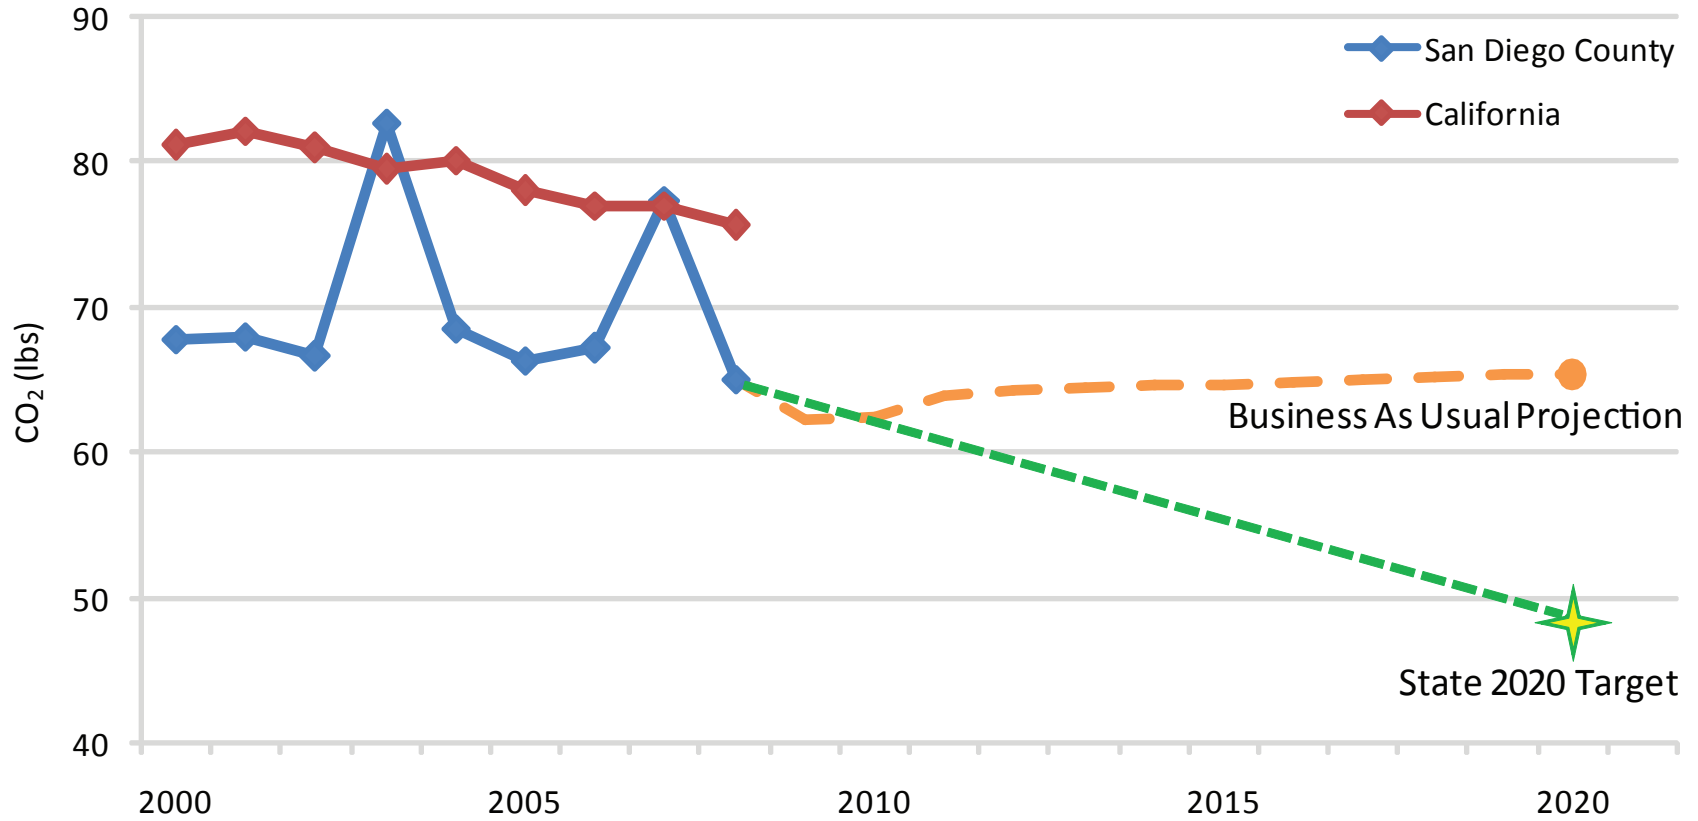

# AVERAGE GHG EMISSIONS

PER CAPITA PER DAY (LBS CO<sub>2</sub>)

Source: Equinox Center, 2010. California Air Resources Board, 2010; EPIC, 2010