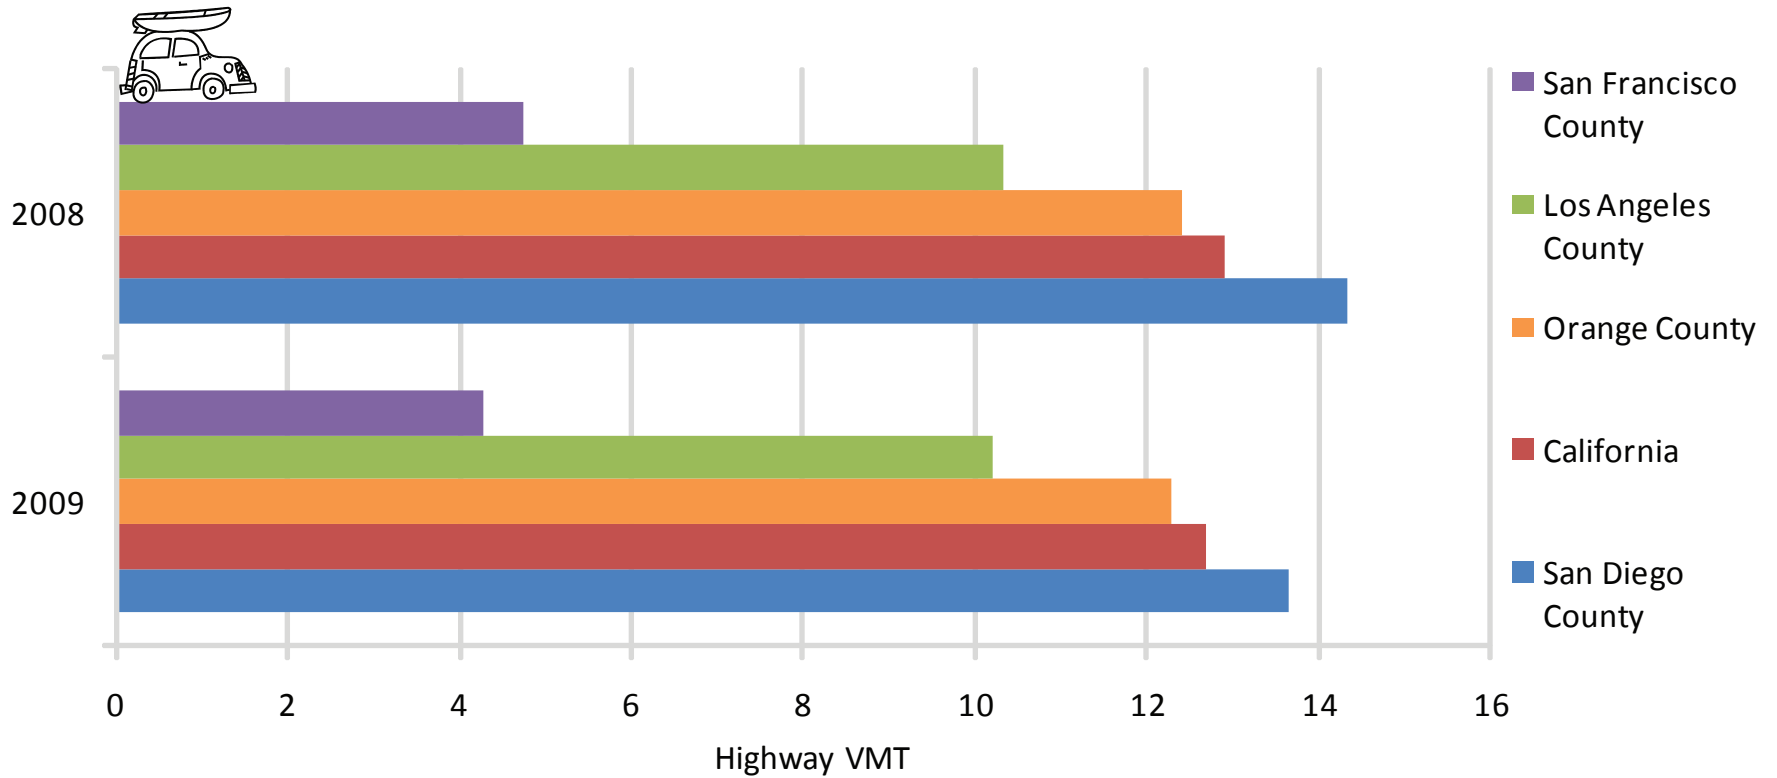

HIGHWAY VEHICLE MILES TRAVELED (VMT) PER CAPITA PER DAY

SELECT REGIONS, 2008 AND 2009

Source: Equinox Center, 2010; California Department of Transportation, 2008, 2009