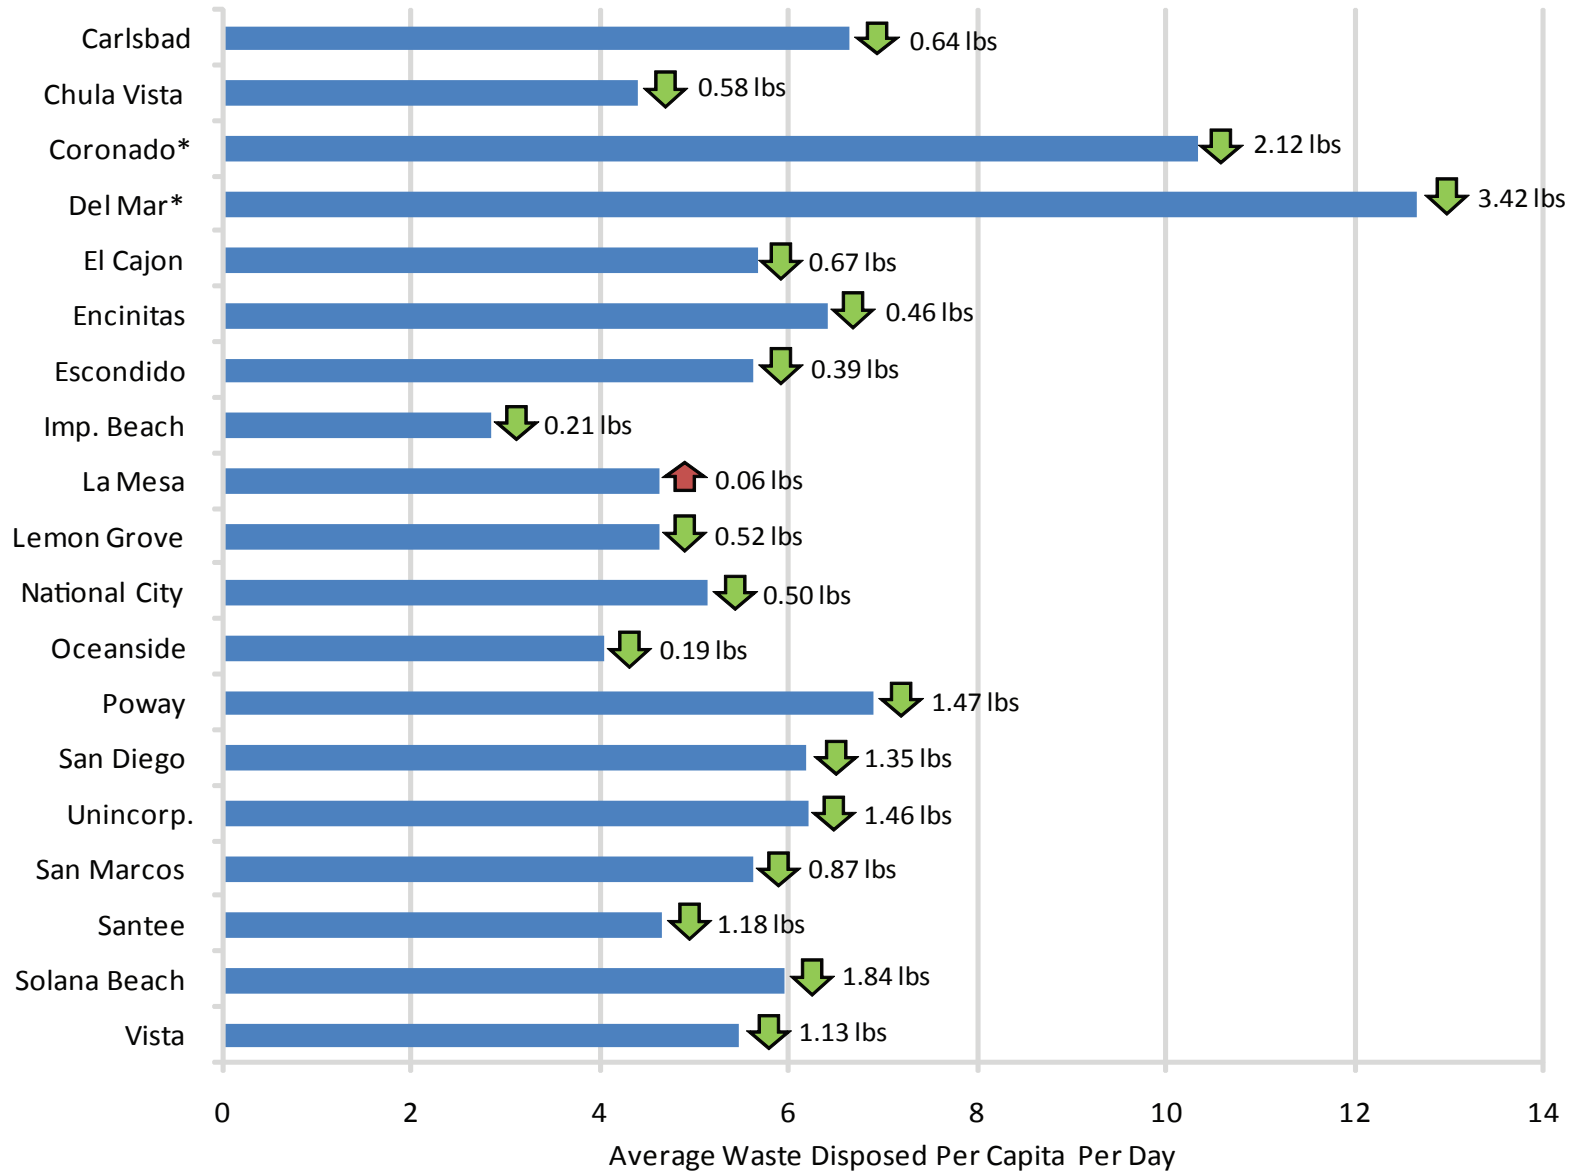

AVERAGE WASTE (LBS) DISPOSED PER CAPITA PER DAY

SAN DIEGO COUNTY JURISDICTIONS, 2009

Green arrows indicate a decrease in average waste disposal from 2008 to 2009, while red arrows indicate an increase.

Source: Equinox Center, 2010; California Department of Resources Recycling and Recovery, 2010