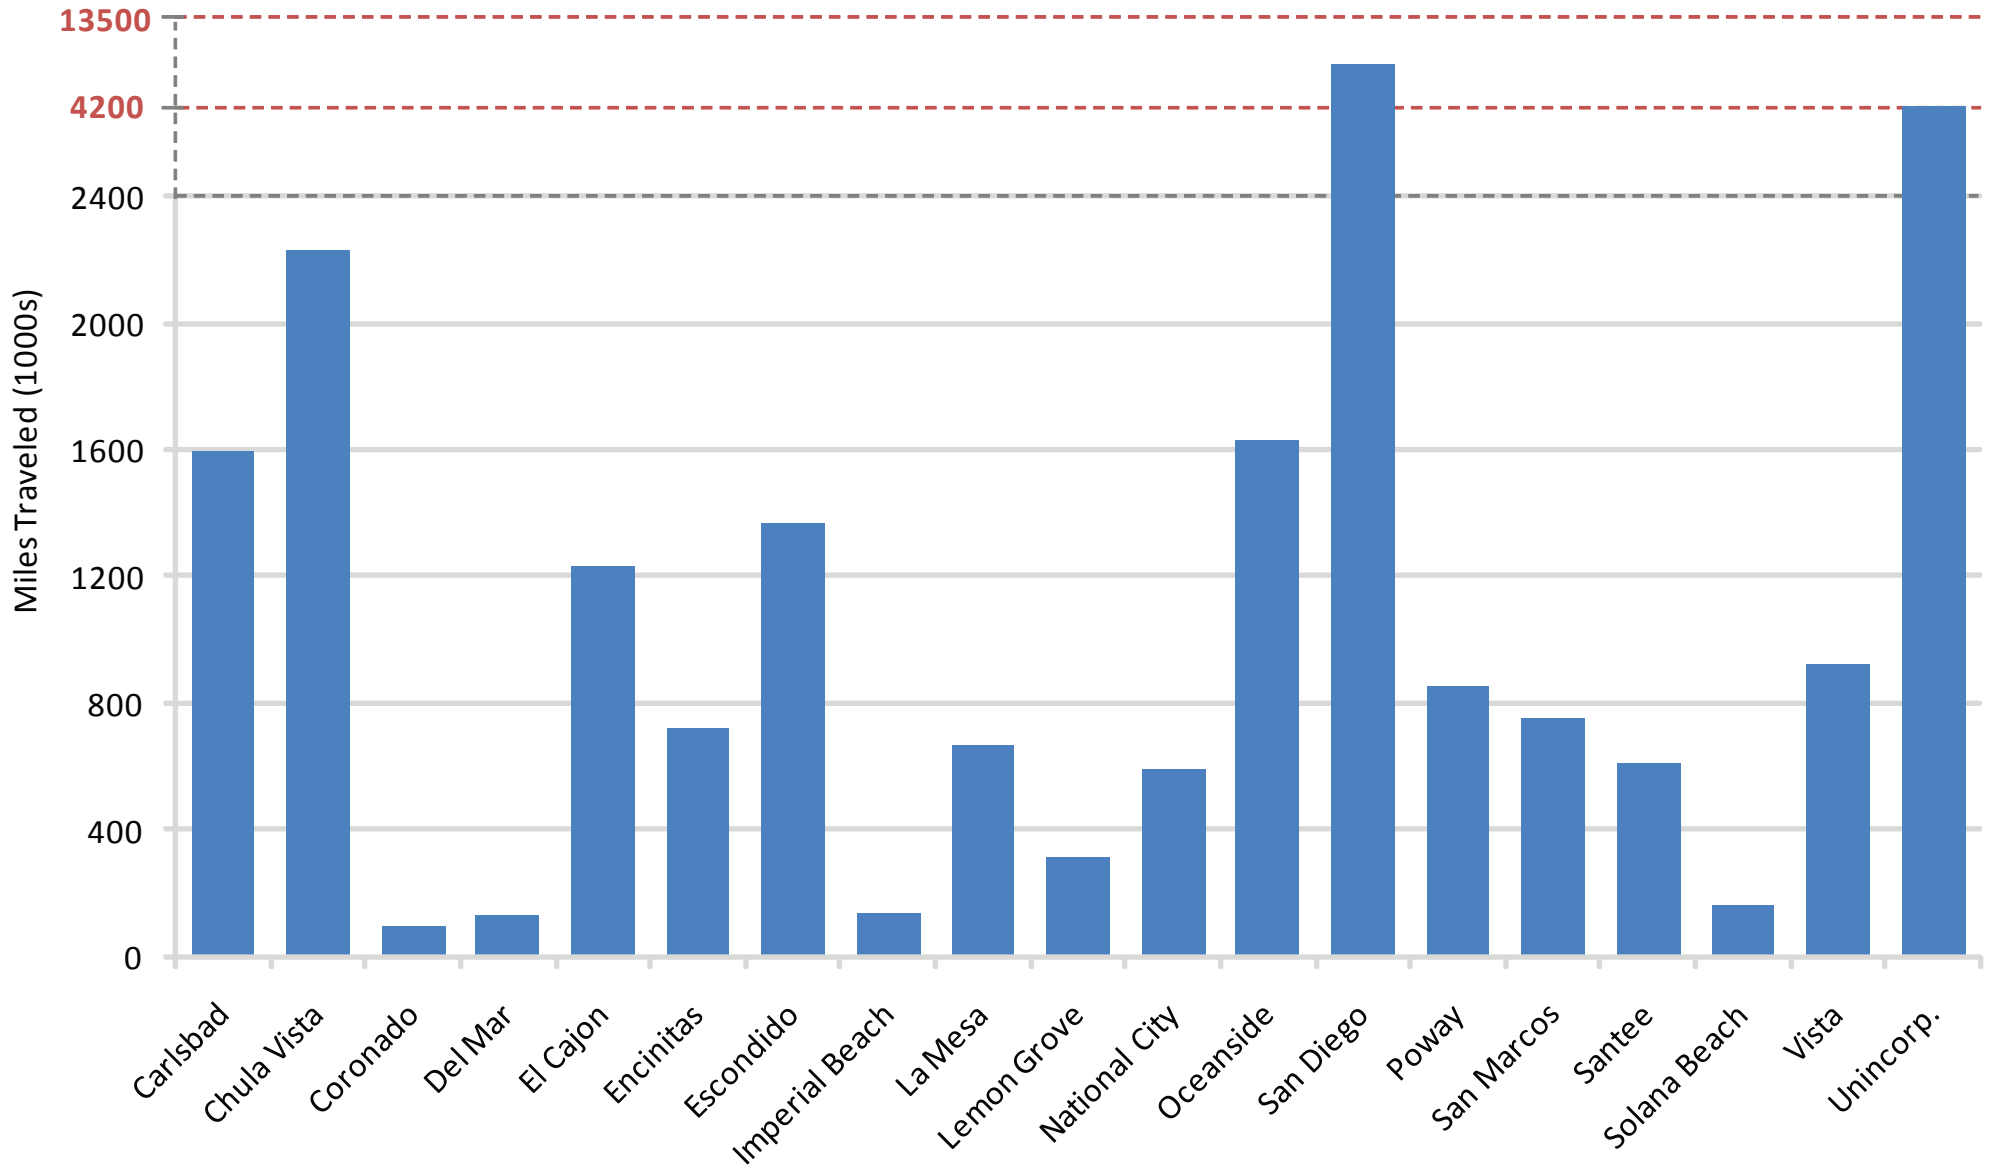

# TOTAL DAILY VEHICLE MILES TRAVELED—ALL ROADS EXCLUDING STATE HIGHWAYS

SAN DIEGO COUNTY JURISDICTIONS, 2009

Source: Equinox Center, 2010; California Department of Transportation, 2010