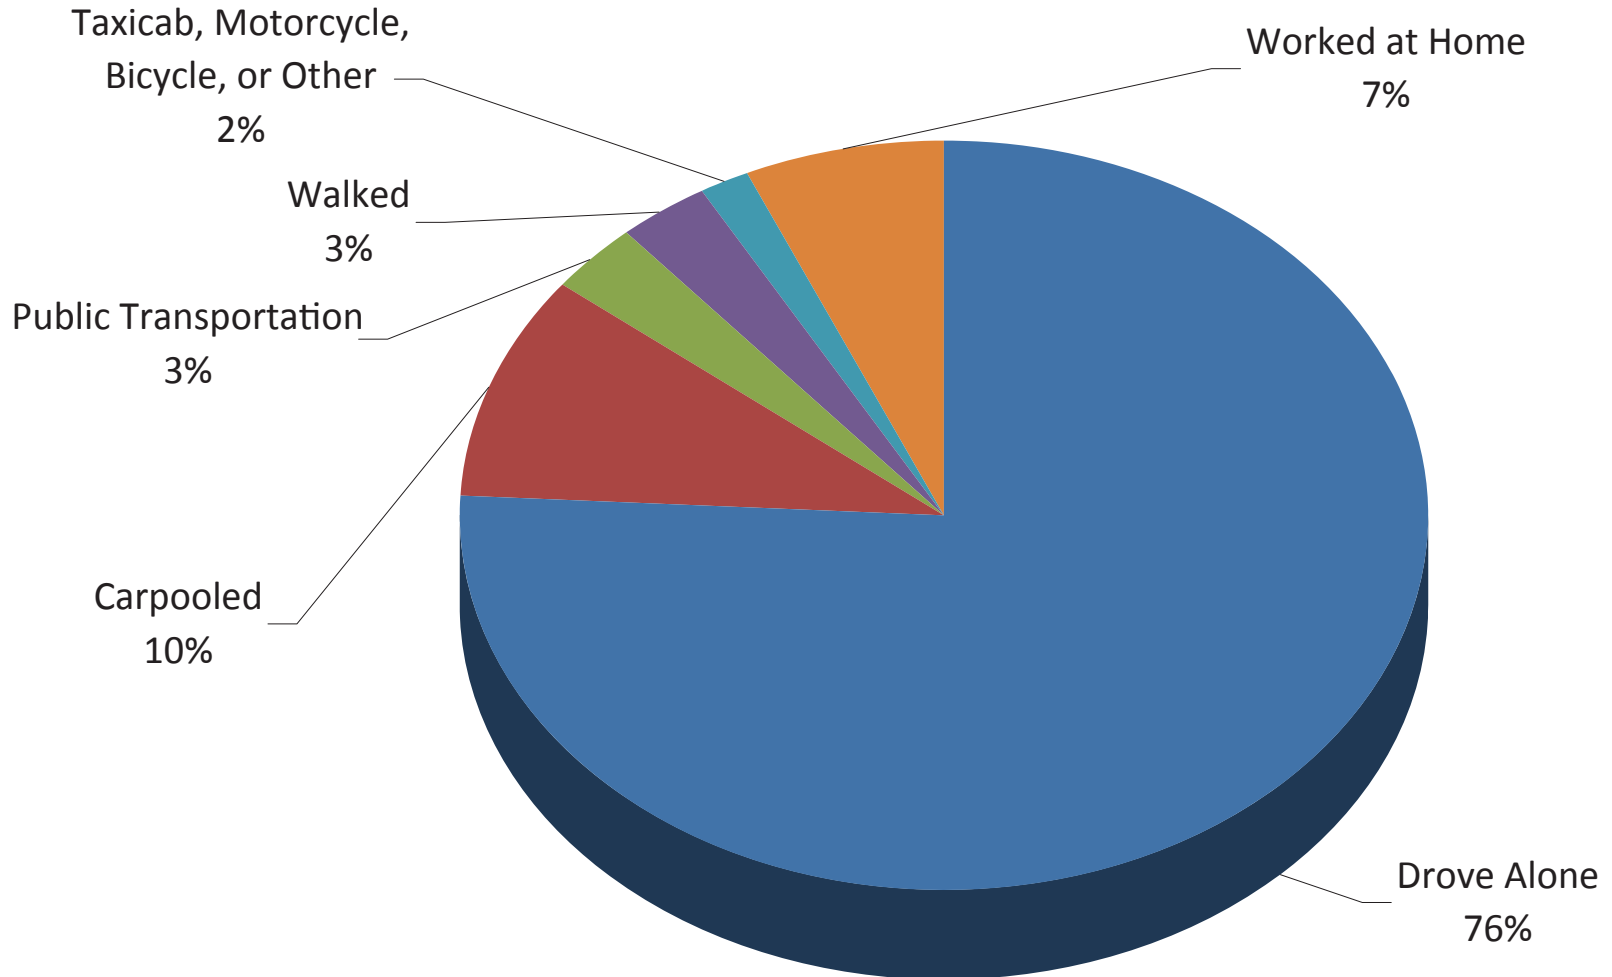

# TRANSPORTATION TO WORK

SAN DIEGO COUNTY, 2009

Source: Equinox Center, 2010; American Community Survey, 2009 (Table C08301)