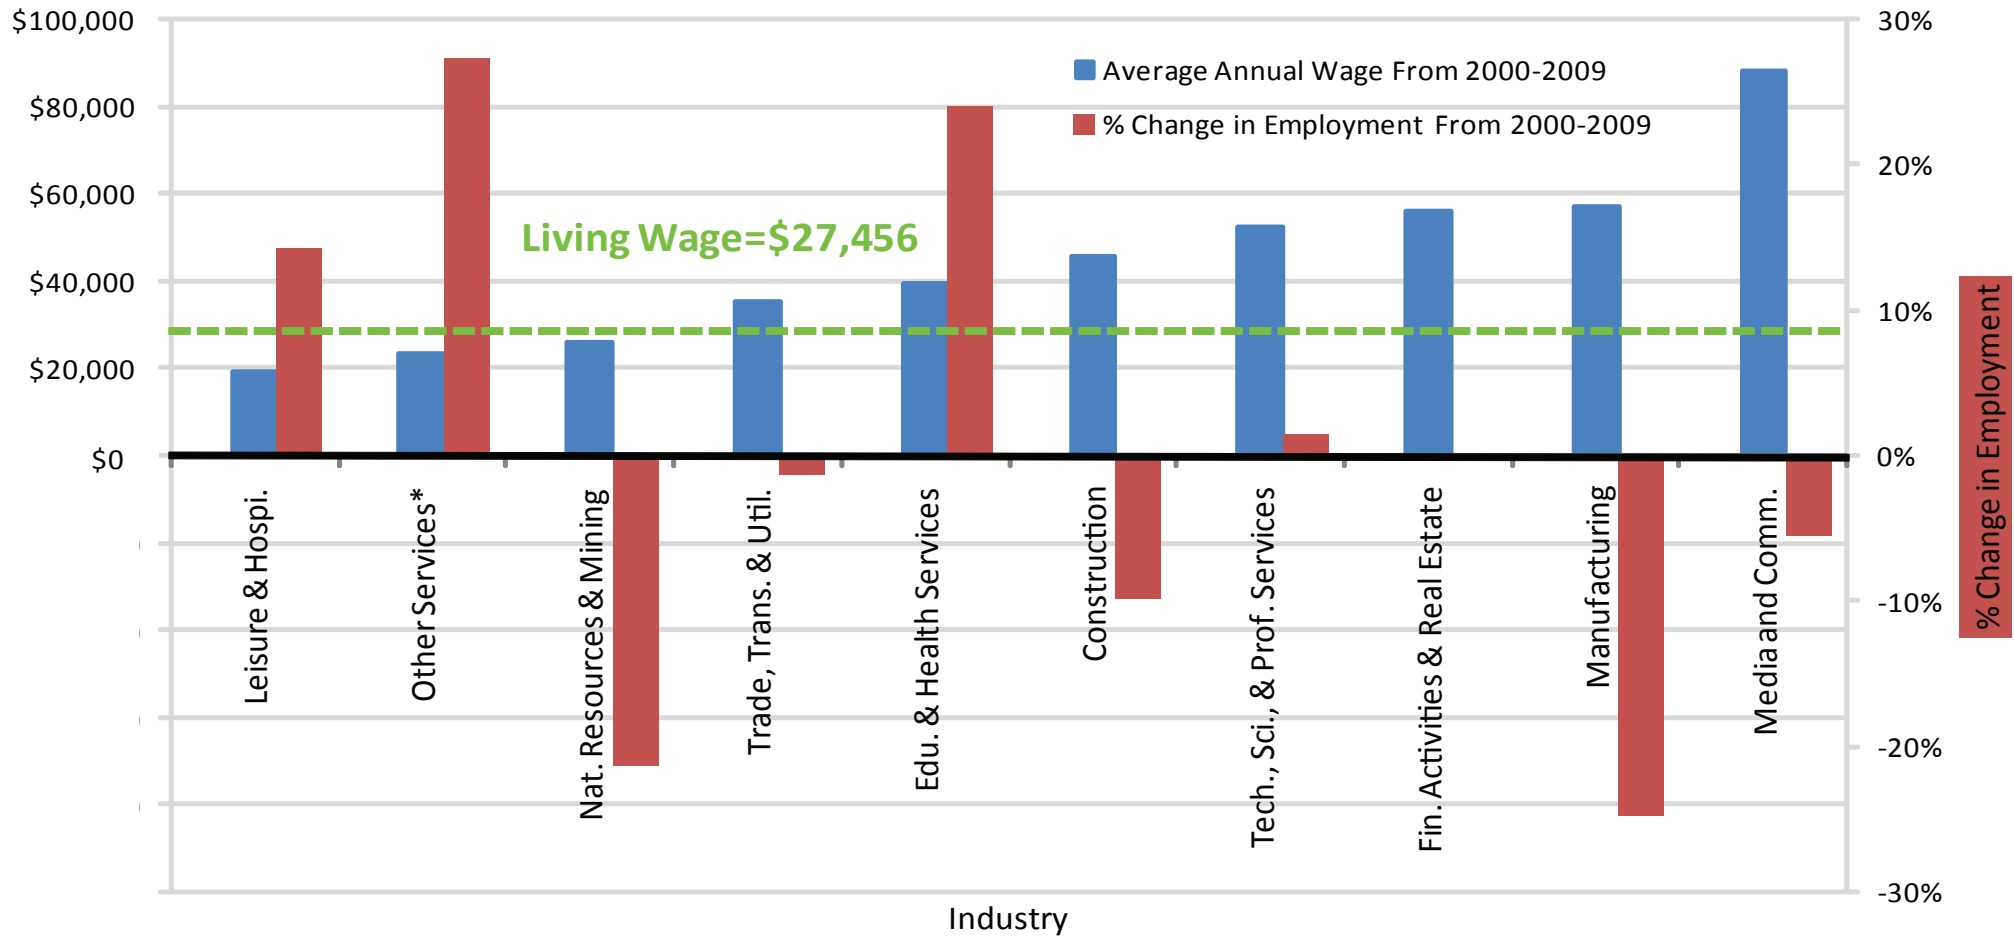

AVERAGE ANNUAL WAGE AND % CHANGE IN EMPLOYMENT

SAN DIEGO COUNTY, 2000-2009

*Other Services include the following industries: home/auto/machinery repair, personal/pet care, nonprofits and membership organizations

Source: Equinox Center, 2010; Bureau of Labor Statistics, 2010; City of San Diego, 2010